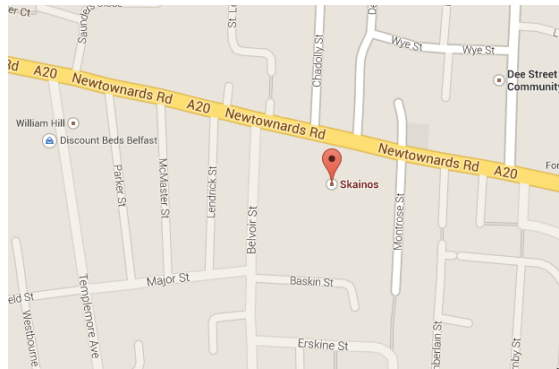

Getting to Skainos

Many thanks for choosing to visit Skainos or to hold your event at Skainos Square. For your convenience, here's how to get here.

We are located at:

Skainos Square
235-251 Newtownards Road
Belfast
BT4 1AF

Main Switchboard 028 90458560
Web www.skainos.org
Twitter @skainos

We look forward to welcoming you and hope your experience is a positive one.

Public Transport

Bus

Bus number 3a from the City Hall will take you up the Newtownards Road. Skainos Square is between Templemore Avenue and Dee Street.

Train

The closest train station to Skainos Square is Titanic Quarter on the Ballymacarrett Road.

Private Transport

Car

There is limited car parking on site which is available at the rear of Skainos Square, accessed via Montrose Street. Spaces cannot be guaranteed.

There is ample on street car parking close to Skainos Square. **We would ask however, that as far as possible you refrain from parking in front of local businesses or local homes as a mark of respect to those who live and work here.**