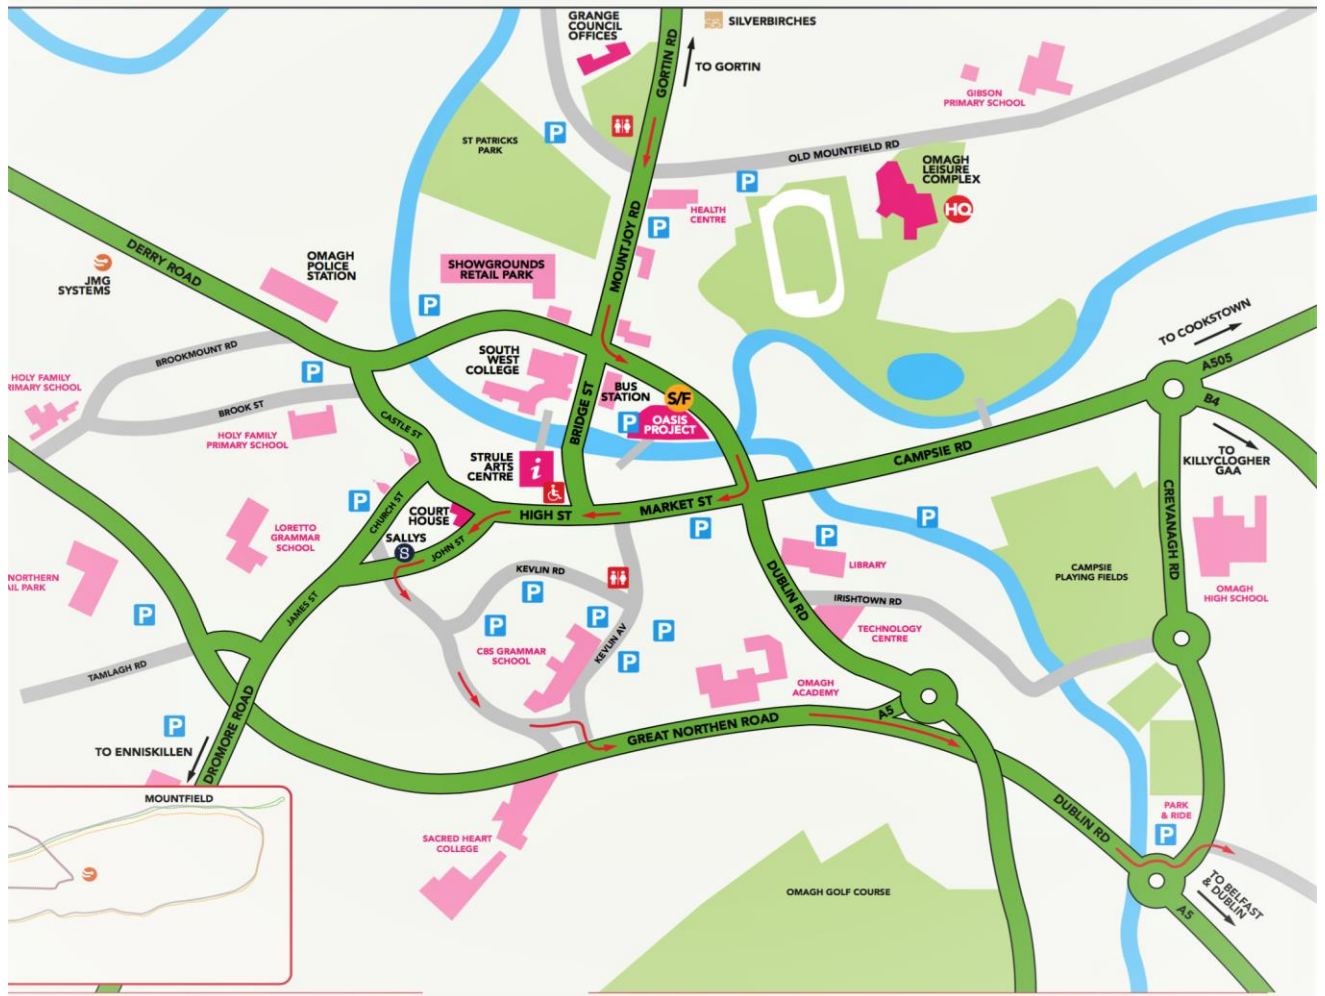

Omagh

All town parking would be within 10 minutes' walk of the venue. Best parking is at the Bus Depot at the Oasis. Best arrival time would be 8.30am.